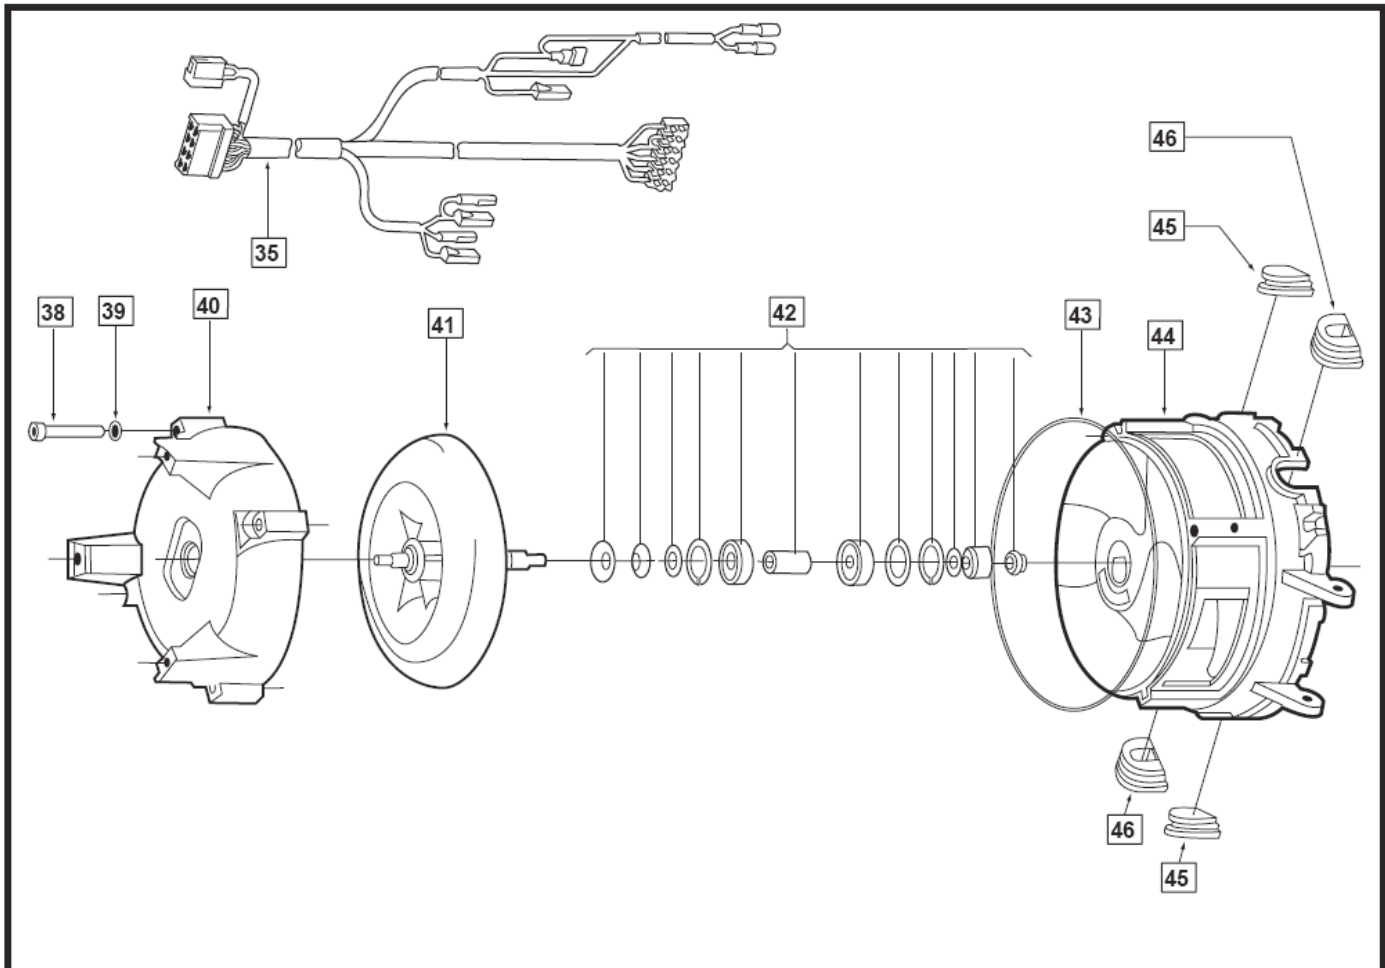

HYDRO-HOT PARTS MANUAL

■ Diesel Burner Parts, continued

Key	Part No.	Description	Serial No.
35	WPX-434-795	Harness, C-Plug	
38	WPX-148-210	Screw, Blower Housing	
39	WPX-152-552	Washer, Lock, Blower Housing	
40	WPX-301-841	Housing, Blower, Half	
41	WPX-373-001	Blower, Wheel, w/Shaft	
42	WPX-378-313	Bearing, Blower, Kit	
43	WPX-412-244	O-Ring, Blower Housing	
44	WPX-225-67A	Housing, Blower, Main	
45	WPX-298-964	Grommet, Blower Housing, Left	
46	WPX-299-995	Grommet, Blower Housing , Right