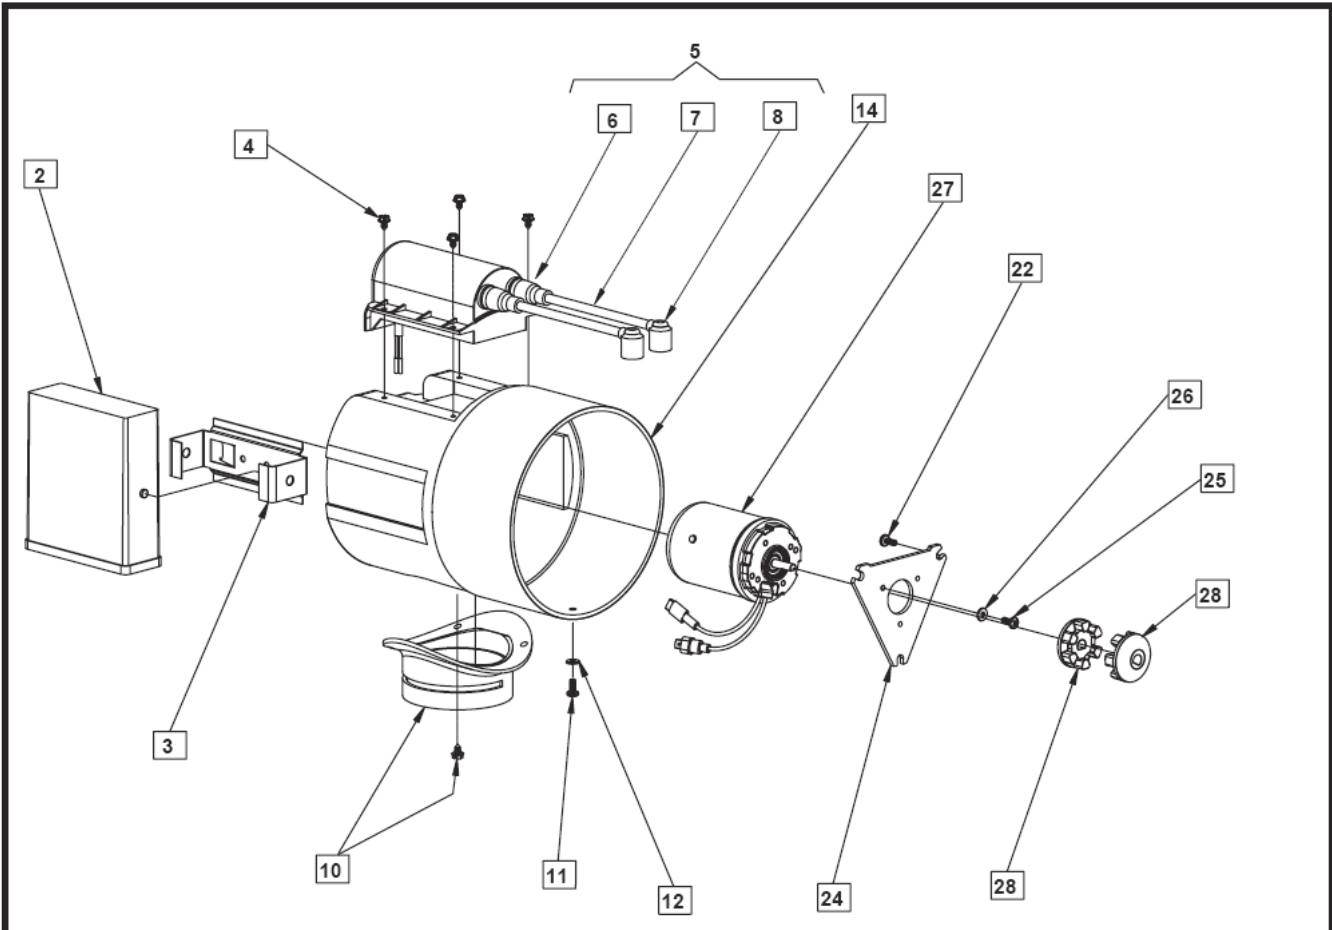

HYDRO-HOT PARTS MANUAL

■ Diesel Burner Parts

Key	Part No.	Description	Serial No.
2	WPX-287-962	Controller, Diesel Burner, 12 VDC	
3	WPX-362-107	Bracket, Controller Mounting	
4	WPX-470-562	Screw, Coil Mounting	
5	WPX-101-838	Coil, Ignition, 12 VDC	
6	WPX-404-918	Boot, Ignition Wire	
7	WPX-178-624	Wire, Ignition	
8	WPX-176-494	Boot, Ignition Wire, ELbow	
10	WPX-350-427	Shutter, Combustion Air Intake	
11	WPX-432-377	Screw, Protection Housing	
12	WPX-152-269	Washer, Star, Protection Housing	
14	WPX-436-216	Housing, Protection, Motor	
22	WPX-147-834	Screw, Flange, Blower Housing	
24	WPX-425-05A	Plate, Motor Mounting	
25	WPX-432-377	Screw, Motor Plate	
26	WPX-152-269	Washer, Star, Motor Plate	
27	WPX-425-060	Motor, Combustion Air/Fuel Pump, 12 VDC	
28	WPX-350-516	Coupling, Half, 6mm