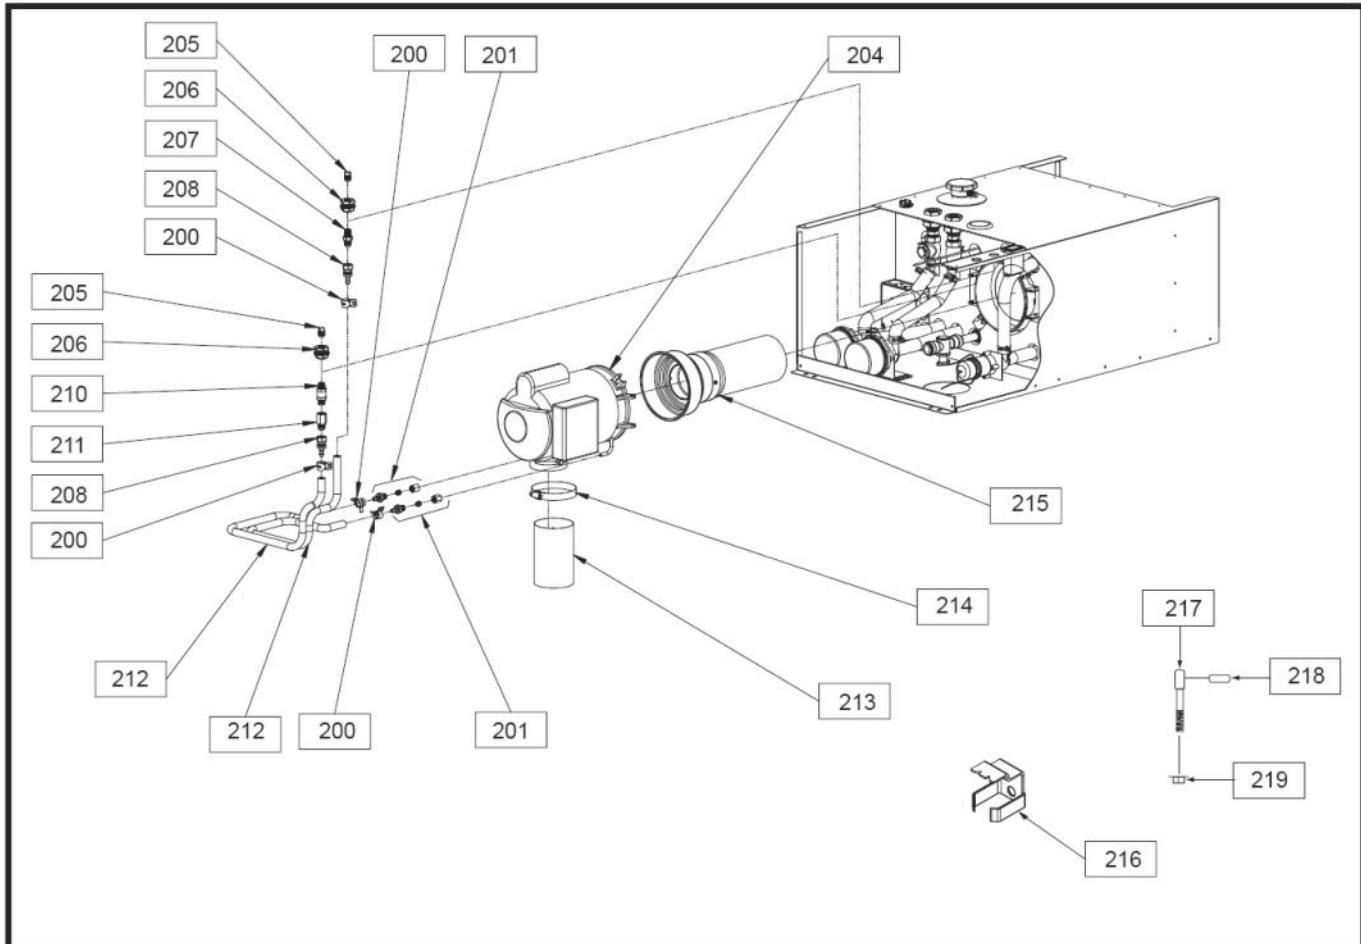

HYDRO-HOT PARTS MANUAL

■ Diesel Burner and Fuel Lines

Key	Part No.	Description	Serial No.
200	PLX-CTB-17T	Clamp, Hose, Fuel Line	
201	FLE-FUL-100	Fitting, Fuel Line, Hose Barb x Compression	
204	WPE-905-835	Burner, Diesel, 12VDC	
205	PLX-TP3-PLG	Fitting, 1/4 in Plug, Plastic (for product shipping only)	
206	PLX-105-800	Fitting, Bulkhead, 3/4 in (M)NPST x 1/4 in (F)NPT, Brass	
207	FLX-038-204	Fitting, #6 (M)JIC x 1/4 in (M)NPT, Steel	
208	FLX-380-406	Fitting, #6 (F)JIC x 5/16 in Hose Barb, w/ Swivel, Brass	
210	FLX-751-CVL	Valve, Check, Fuel, 1/4 in (M)NPT, Brass	
211	FLX-184-604	Fitting, #6 (M)JIC x 1/2 in (F)NPT, Steel	
212	FLX-421-000	Line, Fuel	
213	N/A		
214	HDX-620-210	Clamp, Hose	
215	WPX-265-53A	Chamber, Combustion	
216	WPX-310-646	Gauge, Adjustment, Electrode	
217	WPX-461-555	Bolt, Eye	
218	WPX-420-565	Pin, Eye Bolt	
219	WPX-363-618	Nut, Eye Bolt