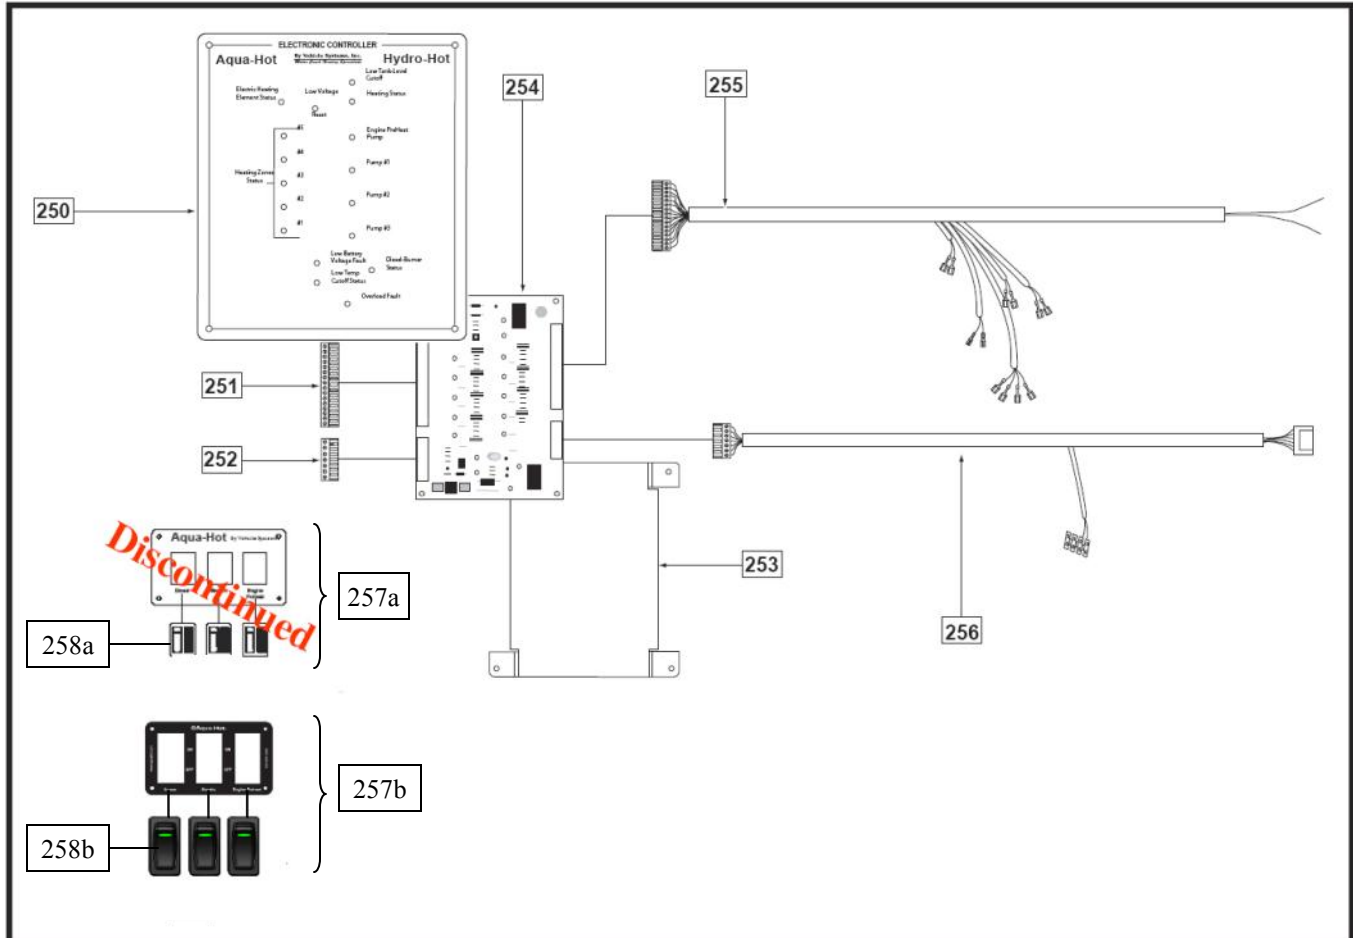

■ Electronic Controller and Switch Panel

Key	Part No.	Description	Serial No.
250	SME-200-501	Faceplate, Electronic Controller, Enclosure	
251	ELX-312-491	Plug, Electronic Controller, 20-Position	
252	ELX-312-499	Plug, Electronic Controller, 8-Position	
253	SME-EN4-008	Back, Electronic Controller, Enclosure	
254	ELE-PC4-010-FRU	Controller, Electronic, w/Time Delay, 12 VDC	
255	ELE-JP3-452	Harness, Control	
256	ELE-JP4-221	Harness, B-Plug	
257a	ELE-000-507	Panel, Switch, Assembly, 12 VDC	
257b	ELE-000-509	Panel, Switch, Assembly, 12 VDC	
258a	ELX-283-284	Switch, Rocker, w/LED	
258b	ELX-283-283	Switch, Rocker, w/LED