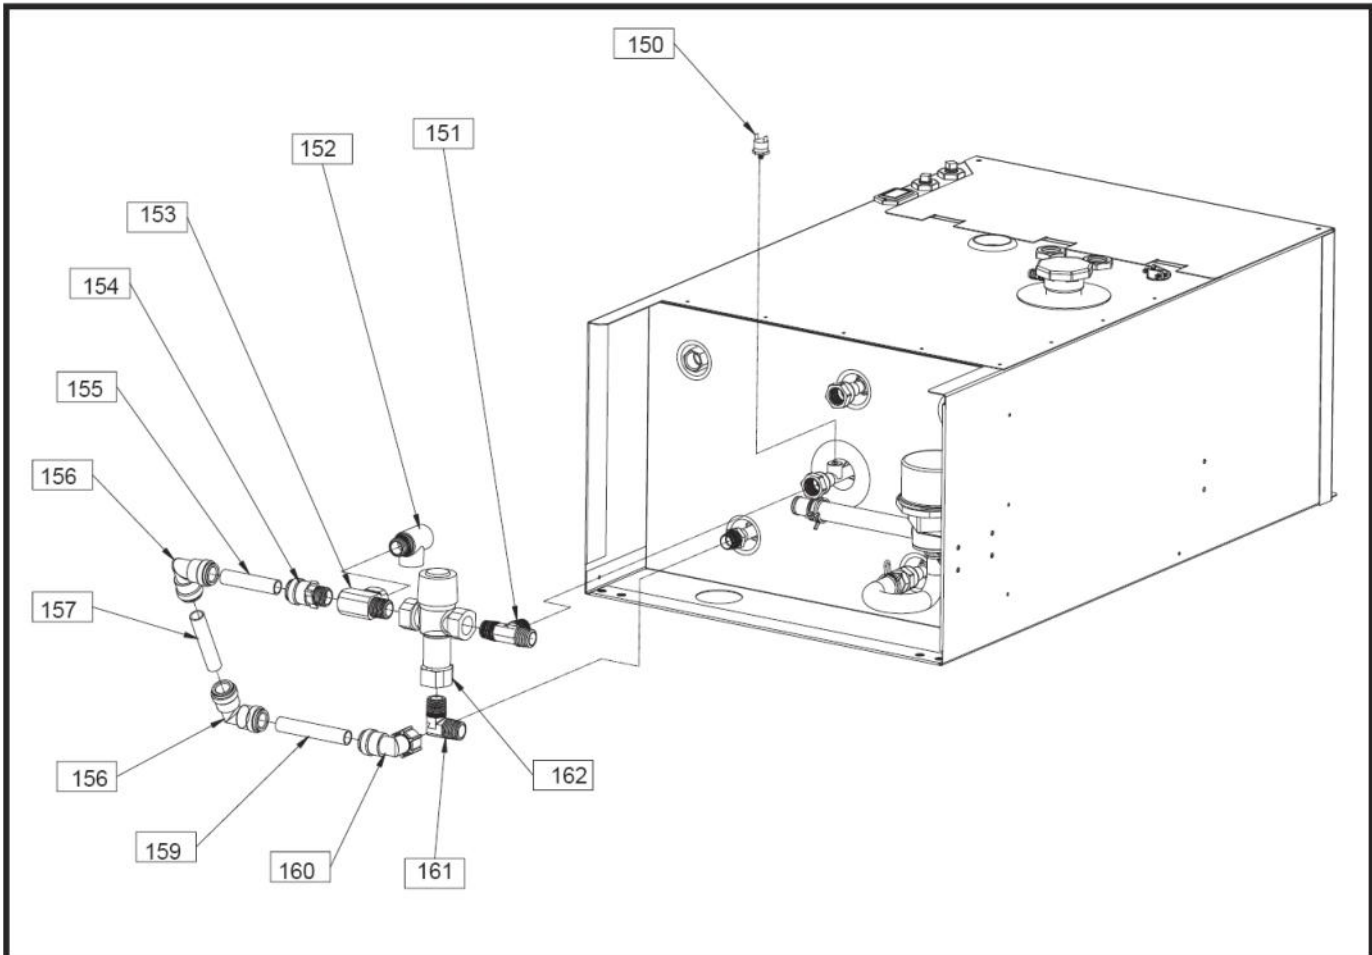

HYDRO-HOT PARTS MANUAL

Domestic Water Plumbing

Key	Part No.	Description	Serial No.
150	ELE-LTC-505	Thermostat, Low Temperature Cut-Off, w/Clip	-04164
	ELE-000-606	Thermostat, Low Temperature Cut-Off	04165-
151	PLE-200-011	Fitting, Tee, 1/2 in (M)NPT, Brass	
152	PLX-111-125	Valve, Pressure Relief	
153	PLX-0X1-07D	Fitting, Tee, 1/2 in (M)NPT x 1/2 in (F)NPT, Brass	
154	PLX-432-000	Fitting, 1/2 in (M)NPT x 1/2 in PEX	
155	PLE-803-TUB	Tube, PEX, 1/2 in x 2.75 in	
156	PLX-803-ELB	Fitting, Elbow, 1/2 in, PEX	
157	PLE-805-TUB	Tube, PEX, 1/2 in x 3 in	
159	PLE-806-TUB	Tube, PEX, 1/2 in x 3.375 in	
160	PLX-803-FSE	Fitting, Elbow, 1/2 in PEX x 1/2 in (F)NPT	
161	PLX-99D-90A	Fitting, Elbow, 1/2 in (N)NPT, Brass	
162	PLX-09P-100	Valve, Tempering