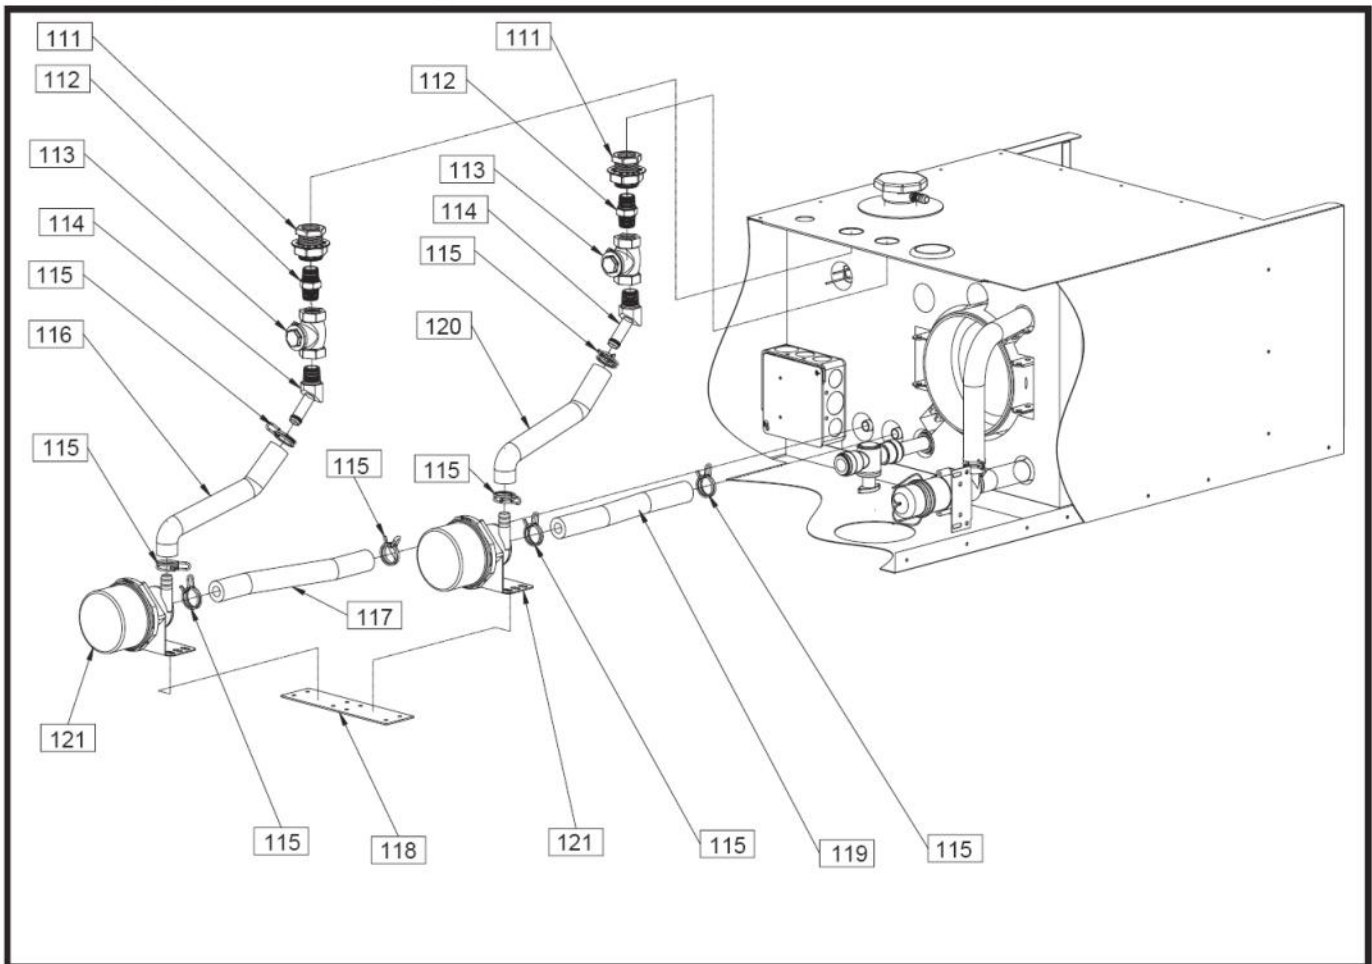

HYDRO-HOT PARTS MANUAL

■ Heating Zone Plumbing

Key	Part No.	Description	Serial No.
111	PLX-105-810	Fitting, Bulkhead, 3/4 in (M)NPST x 1/2 in (F) NPT, Brass	
112	PLX-122-000	Fitting, Nipple, 1/2 in (M)NPT, Brass	
113	PLX-2A1-300	Valve, Check, 1/2 in (F)NPT, Brass	
114	PLX-114-080	Elbow, 45 degree, 1/2 in (M)NPT x 1/2 in Hose Barb	
115	PLX-DW1-140	Clamp, Hose	-04335
	PLX-DW1-130	Clamp, Hose	04336-
116	PLE-TUB-105	Hose, Heater, 1/2 in x 9 in	-04335
	PLE-286-202	Hose, Heater, 1/2 in x 9 in	04336-
117	PLE-TUB-104	Hose, Heater, 1/2 in x 8.5 in	-04335
	PLE-285-301	Hose, Heater, 1/2 in x 8.75 in	04336-
118	PLE-GAS-012	Insulator, Mounting, Pumps	
119	PLE-TUB-102	Hose, Heater, 1/2 in x 8.5 in	-04335
	PLE-285-301	Hose, Heater, 1/2 in x 8.75 in	04336-
120	PLE-TUB-103	Hose, Heater, 1/2 in x 8.75 in	-04335
	PLE-285-201	Hose, Heater, 1/2 in x 6.75 in	04336-
121	PLE-100-821	Pump, Circulation, Kit, 12VDC