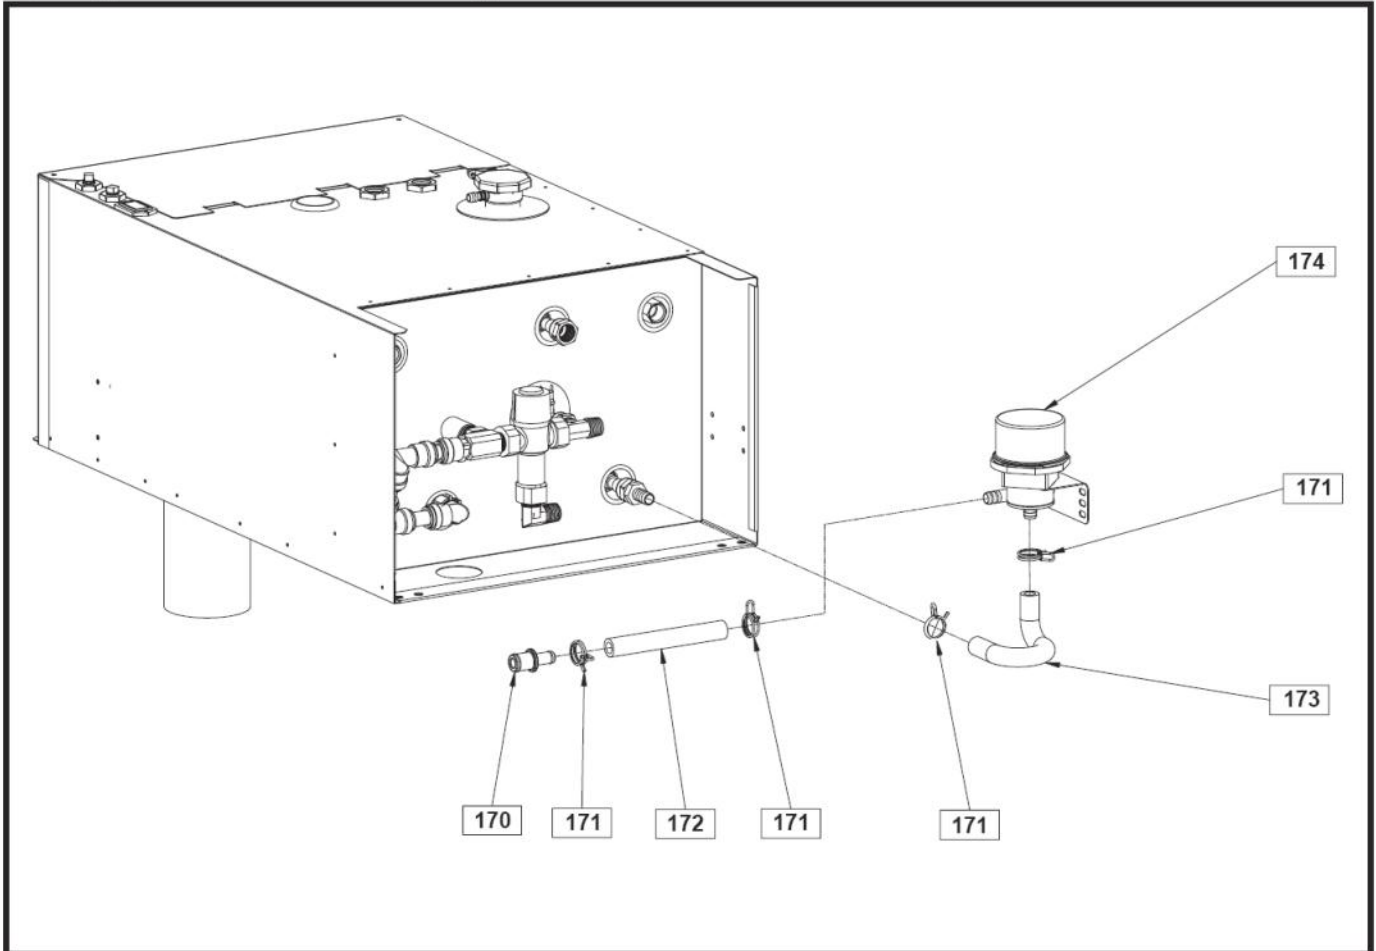

HYDRO-HOT PARTS MANUAL

■ Engine Preheat Plumbing

Key	Part No.	Description	Serial No.
170	PLE-200-000	Fitting, 3/4 in x 1/2 in, Reducer, Brass	
171	PLX-DW1-140	Clamp, Hose	
172	PLE-285-101	Hose, Heater, 1/2 in x 5.75 in	
173	PLX-GAT-700	Hose, Heater, Molded	
174	PLE-100-821	Pump, Circulation, Kit, 12VDC