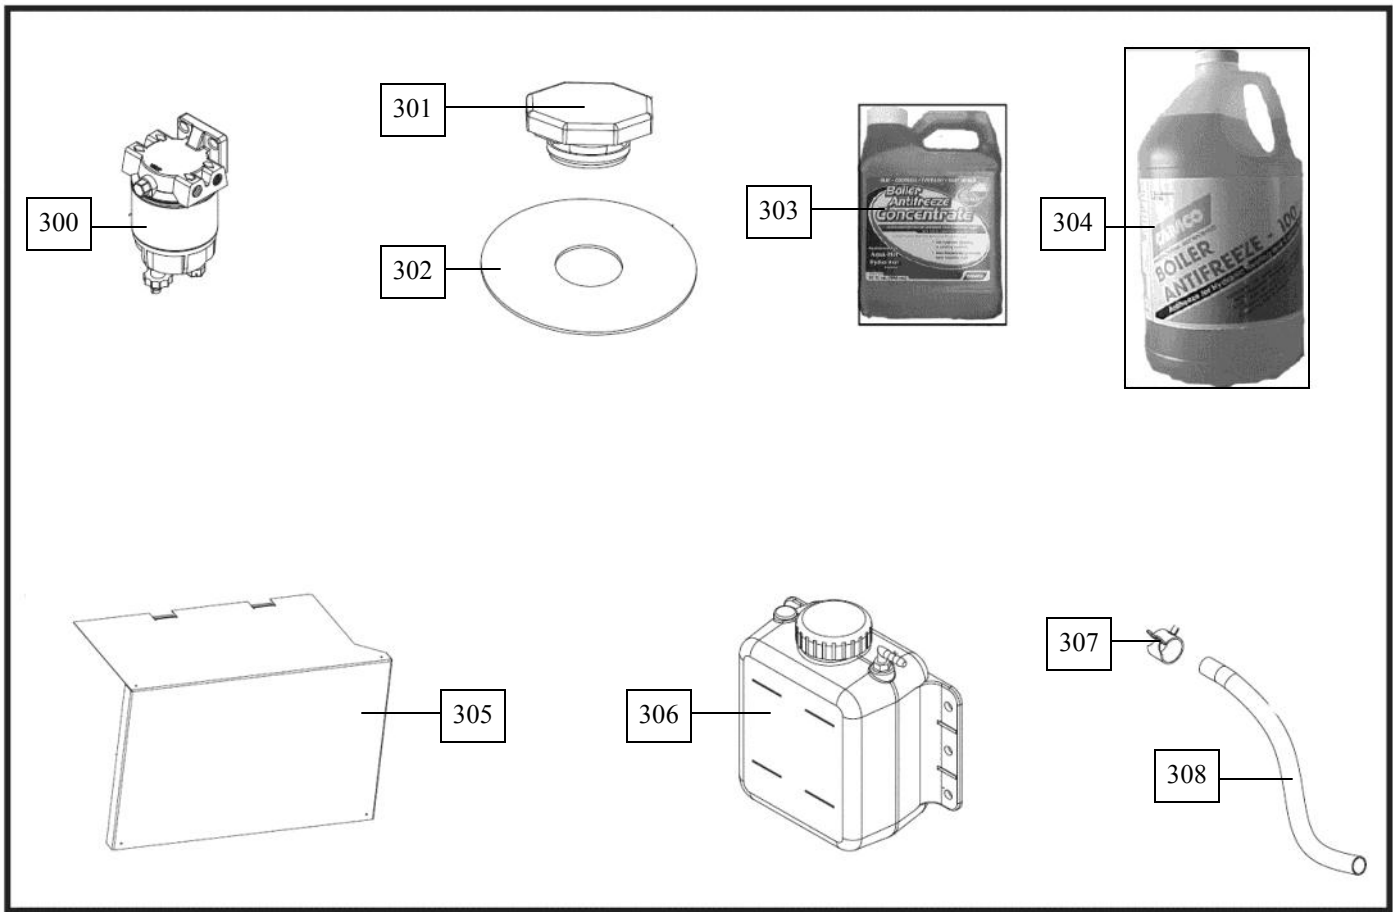

Hydro-Hot Parts Manual

■ Miscellaneous Parts

Key	Part Number	Description	Serial Number
300	FLX-R12-TRA	Filter, Fuel, Racor	
301	PLX-102-229	Cap, Radiator, 13lb	
302	PLE-GAS-FLL	Gasket, Rubber, Filler Neck	
303	MSX-300-275	Antifreeze, Boiler, P.G.,1qt.	
304	MSX-300-270	Antifreeze P.G. 1 gallon	
305	SME-C23-500	Cover, Access	
306	PLE-070-400	Tank, Expansion, 3 qt	
307	PLX-UM5-007	Clamp, Hose	
308	PLX-210-092	Tube, Overflow, 5/16 in x 6 ft