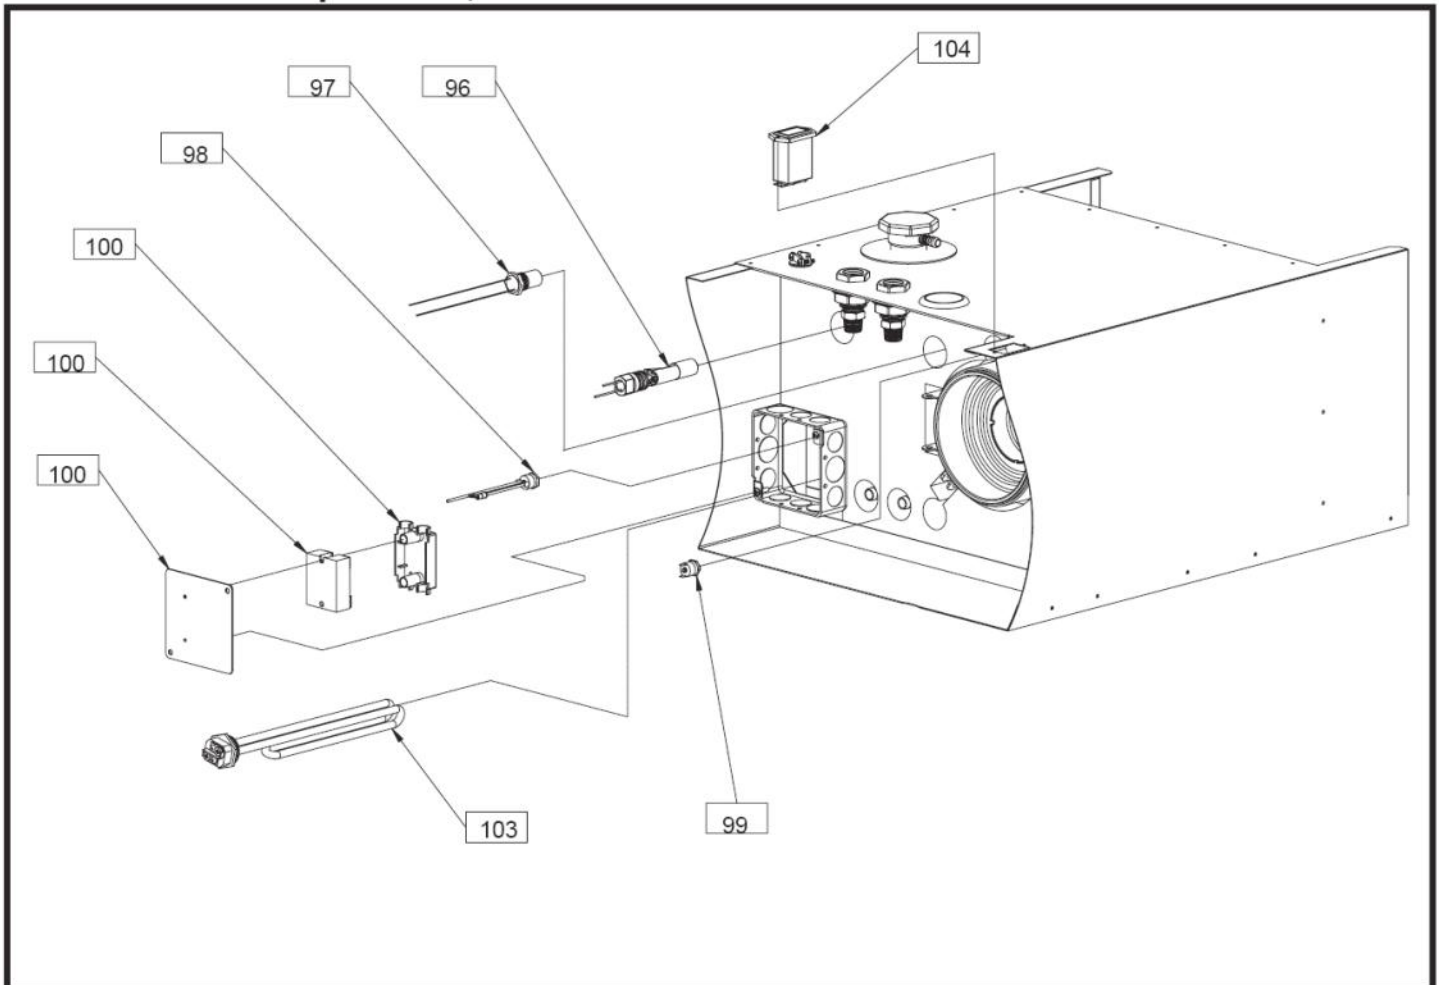

HYDRO-HOT PARTS MANUAL

■ Electrical Components, Internal

Key	Part No.	Description	Serial No.
96	ELE-800-002	Switch, Float	
97	ELE-800-100	Thermostat, Control	
98	ELE-ASY-200-FRU	Thermostat, High-Limit, 120VAC	
99	ELE-HLT-322	Thermostat, High Limit, 12VDC	
100	ELE-630-002-FRU	Relay, Electromechanical Retrofit kit, HH	
103	ELX-2E7-540	Element, Heating, 120 VAC, 1650 Watts	
104	ELX-002-100	Meter, Hour, Quartz