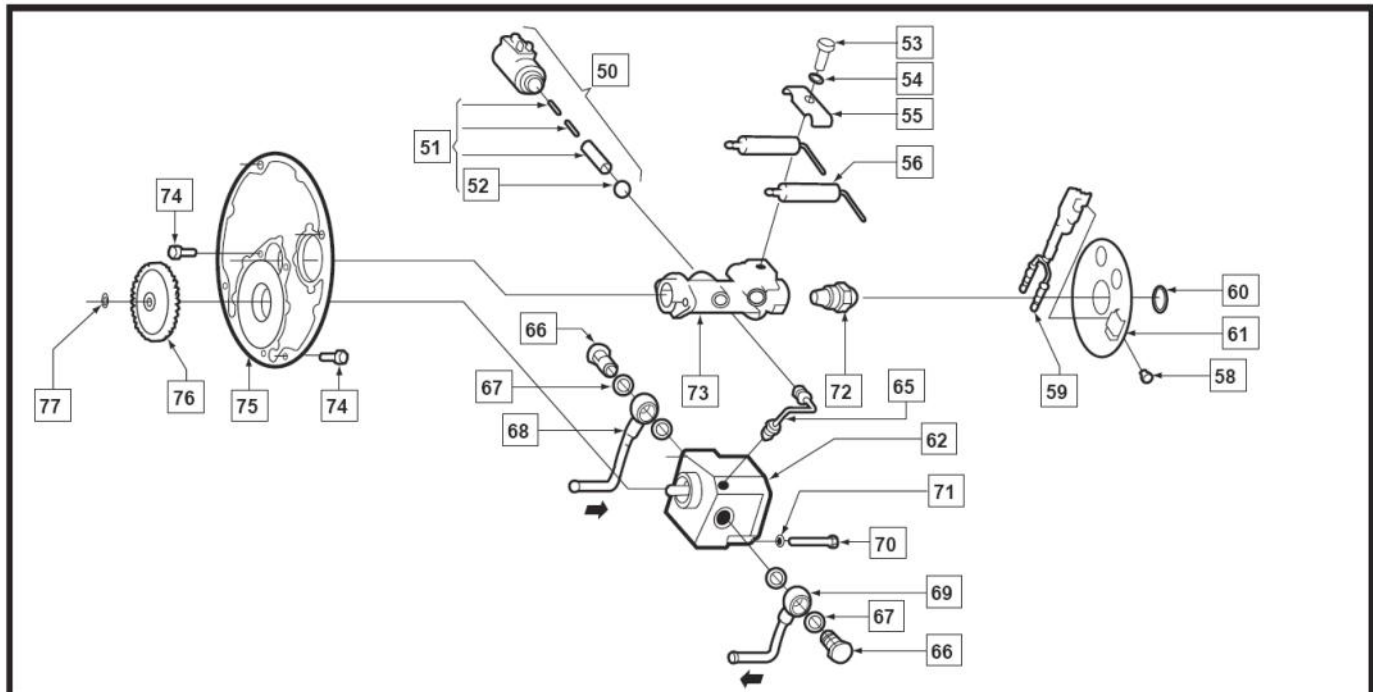

HYDRO-HOT PARTS MANUAL

■ Diesel Burner Parts, continued

50	WPX-322-083	Valve, Fuel Solenoid, 12 VDC
51	WPX-386-650	Valve, Fuel Solenoid, Kit
53	WPX-267-279	Bolt, Electrode
54	WPX-152-560	Washer, Lock, Electrode
55	WPX-278-971	Clamp, Electrode
56	WPX-274-313	Electrode, Ignition
58	WPX-147-699	Screw, Flame Sensor
59	WPX-638-78A	Sensor, Flame
60	WPX-453-048	Clip, Retaining, Photo Disc
61	WPX-887-71A	Disc, Photo
62	WPX-503-03A	Pump, Fuel, Kit
65	WPX-665-49A	Tube, Fuel, w/Fittings (High Pressure)
66	WPX-150-754	Bolt, Banjo
67	WPX-151-157	Gasket, Copper
68	WPX-111-372	Tube, Fuel, Banjo, Supply
69	WPX-345-288	Tube, Fuel, Banjo, Return
70	WPX-277-282	Screw, Fuel Pump
71	WPX-152-544	Washer, Lock, Fuel Pump
72	WPX-886-41A	Nozzle, Fuel, 0.35 GPH
73	WPX-412-198	Stand, Nozzle, Brass
74	WPX-277-150	Screw, Manifold
75	WPX-102-861	Plate, Manifold
76	WPX-371-289	Gear, Fuel Pump, Nylon
77	WPX-152-390	Snap Ring, Gear